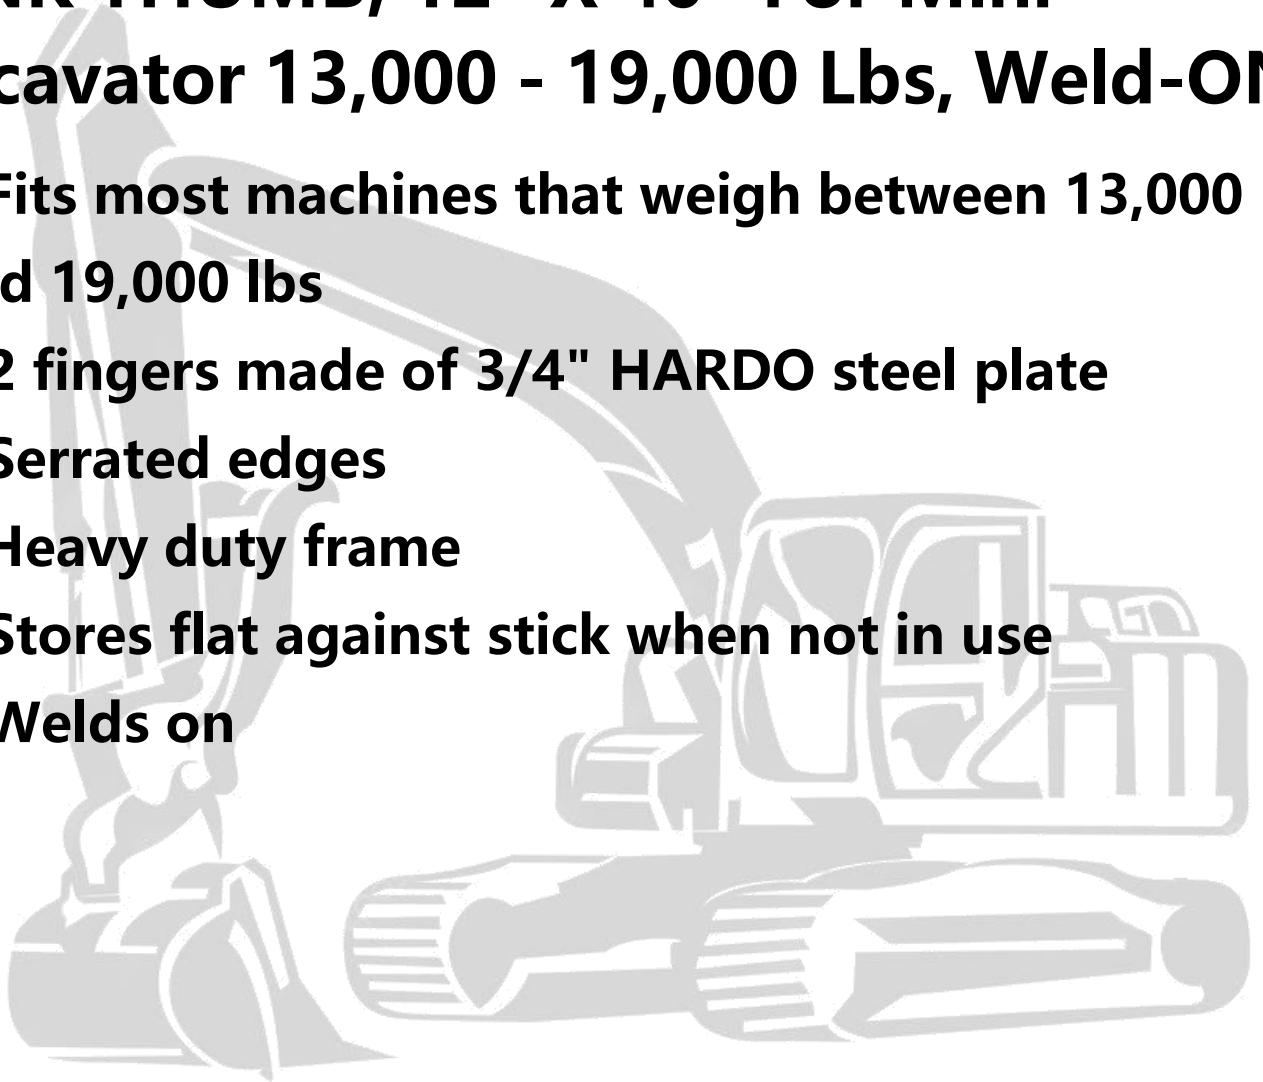

THUMB

UNUSED LANDHERO 2 TEETH STIFF LINK THUMB, 12" X 40" For Mini Excavator 13,000 - 19,000 Lbs, Weld-ON

- Fits most machines that weigh between 13,000 and 19,000 lbs
- 2 fingers made of 3/4" HARDO steel plate
- Serrated edges
- Heavy duty frame
- Stores flat against stick when not in use
- Welds on

P/N=THUM7-8T 12"

LOT QTY=1 PIECES

ITEM #:

LOT #: _____